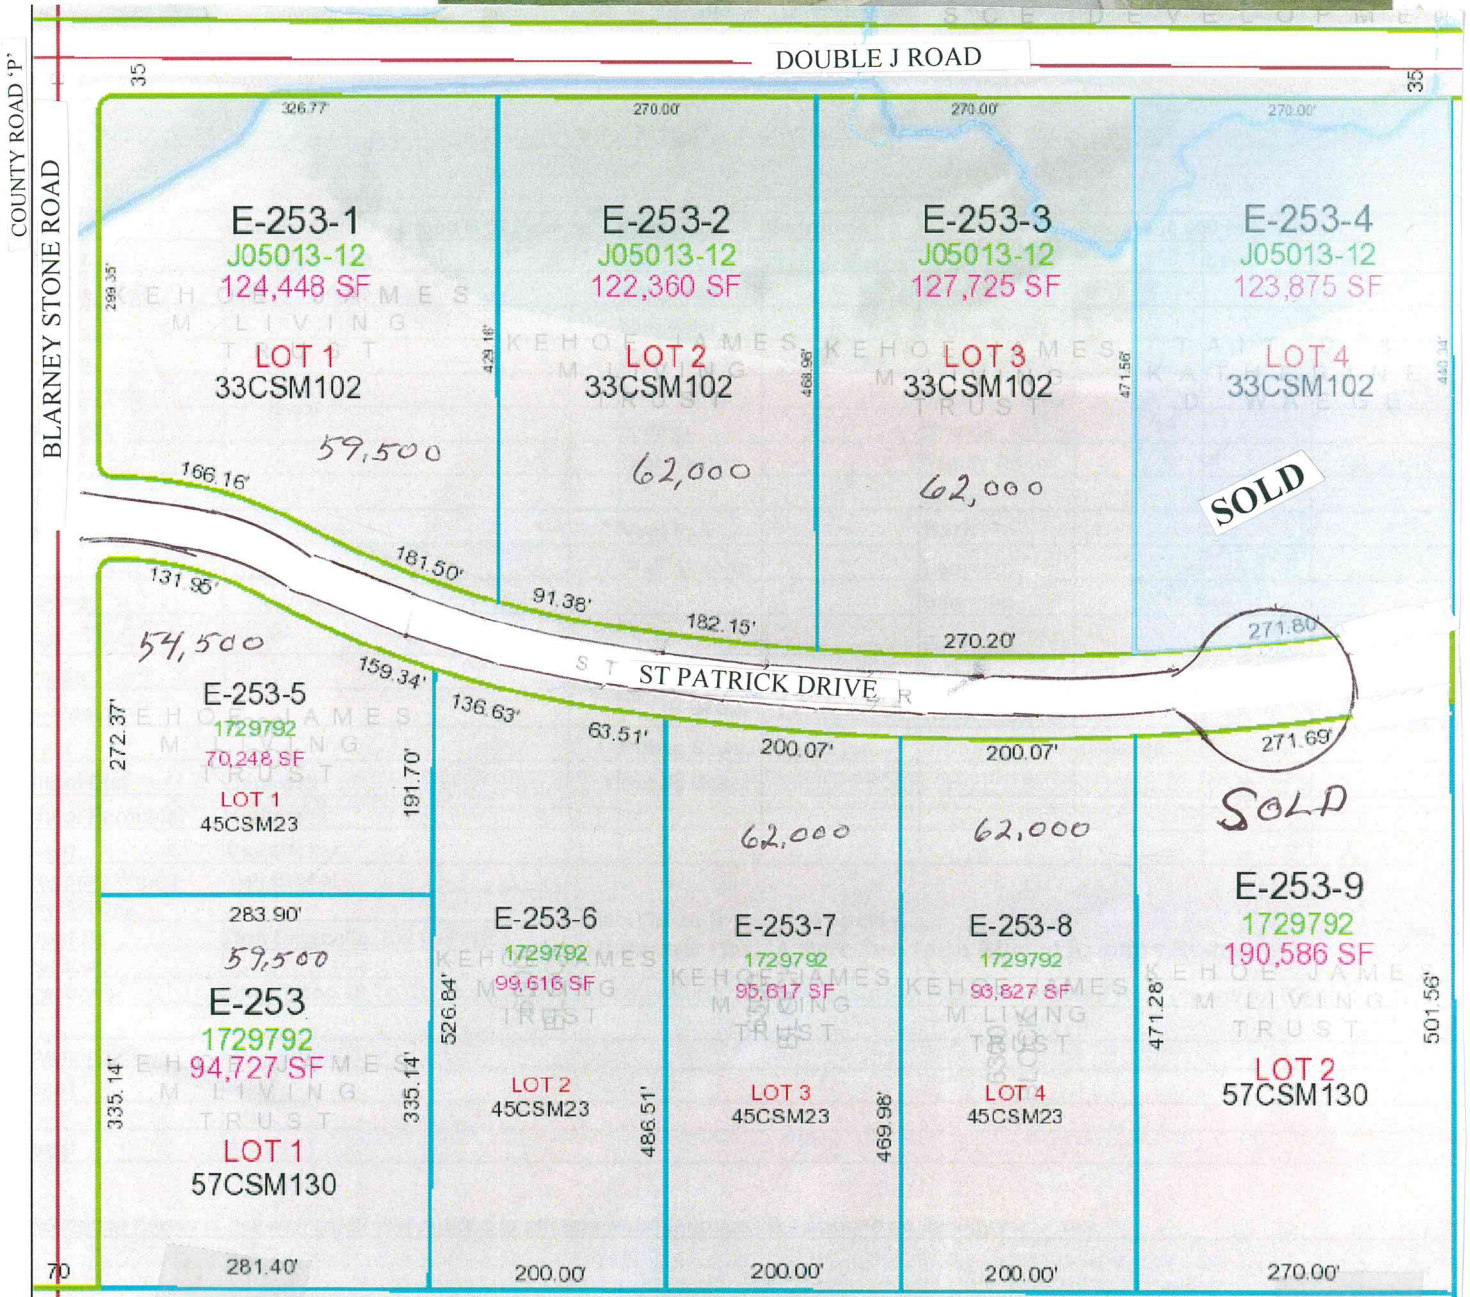

Residential Building Sites, Town Of Eaton, A COUNTRY PRIVATE SUBDIVISION

S-180-615

Country Small Subdivision
 Denmark School District
 All Ready to Build.
 S-180-615-1

Information herein is not warranted and subject to change without notice. We assume no liability for errors.